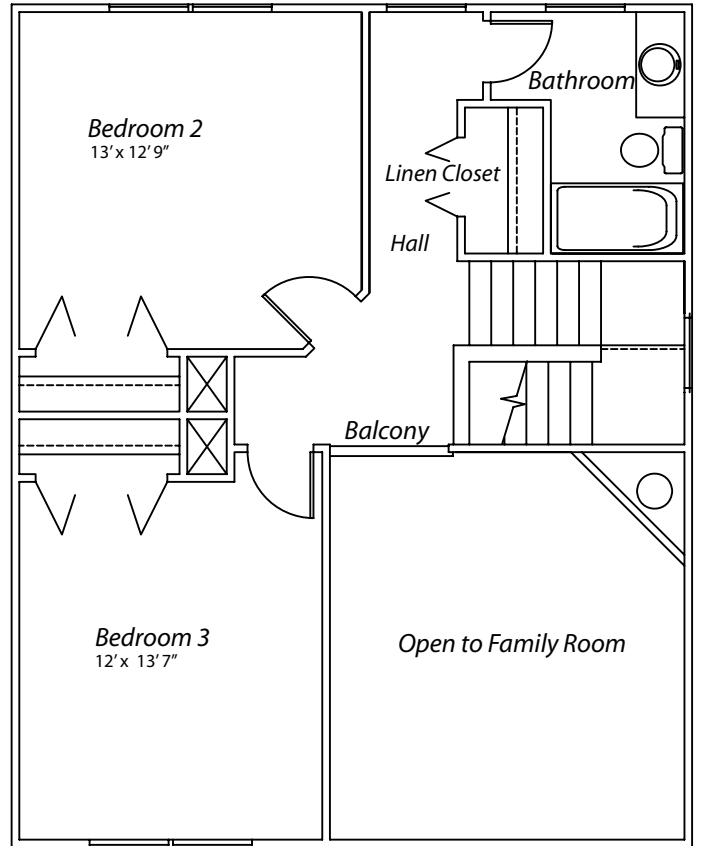

The Ashley 3

Lower Level

Upper Level

Savannah Highlands

The Ashley 3 is a contemporary 3 bedroom 2 1/2 bath two story town home in a roomy 1468 square foot plan. The first floor provides a downstairs master suite & bath, large family room with optional fireplace and a powder room. Two almost mirrored bedrooms are situated upstairs with a full bath off the hallway. It also has a balcony looking over the family room like the Ashley 2.