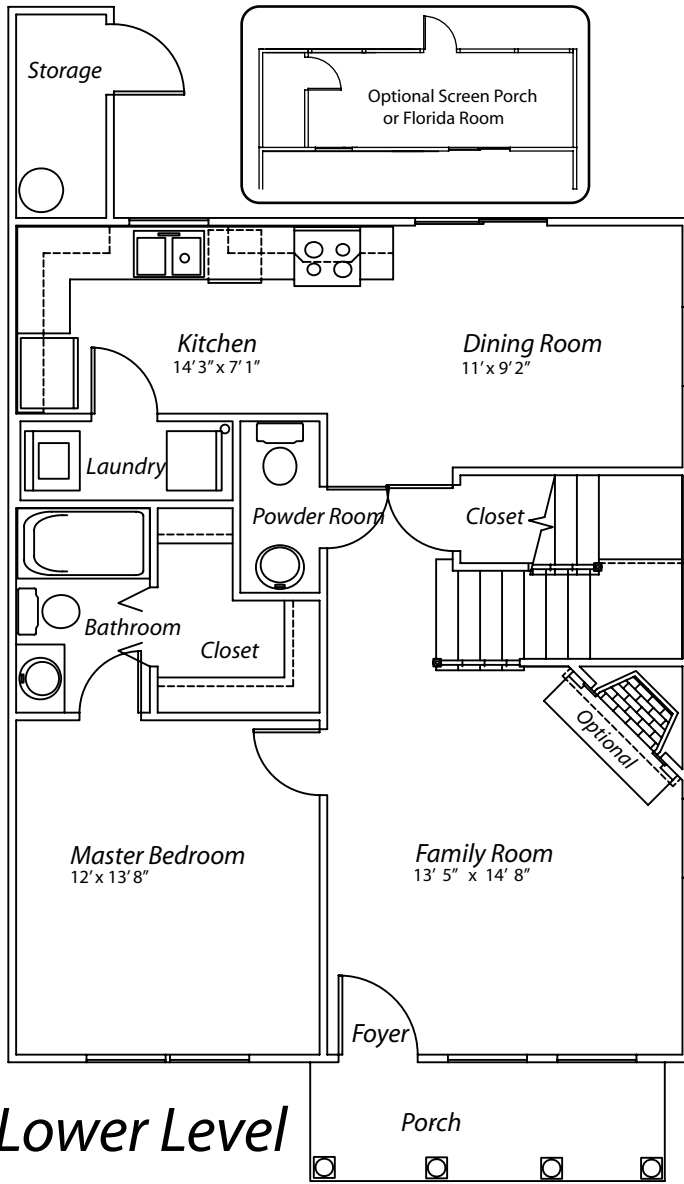

The Ashley 3

Lower Level

Upper Level

Savannah Highlands

The Ashley 3 is a contemporary 3 bedroom 2 1/2 bath two story town home in a roomy 1468 square foot plan. The first floor provides a downstairs master suite & bath, large family room with optional fireplace and a powder room. Two almost mirrored bedrooms are situated upstairs with a full bath off the hallway. It also has a balcony looking over the family room like the Ashley 2.