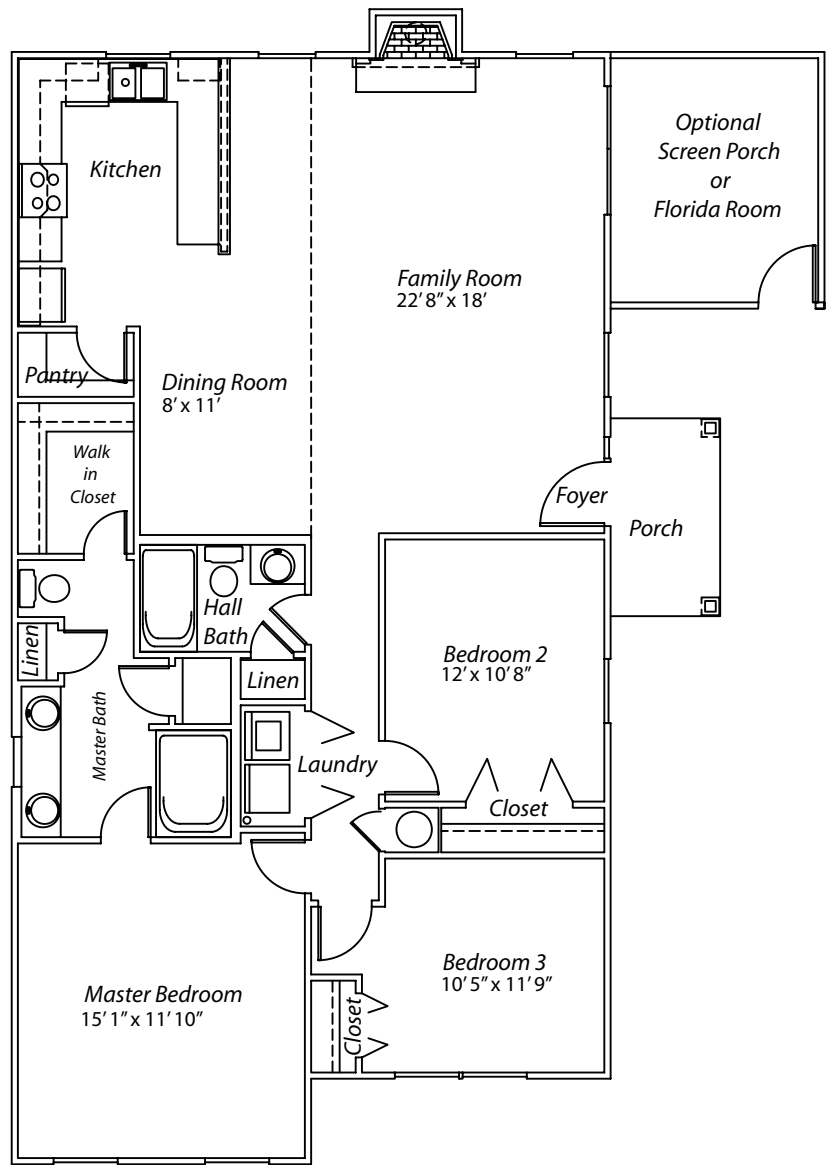

The Sunnydale

SUNNYDALE SINGLE FAMILY HOME SUNNYDALE SINGLE FAMILY HOME SUNNYDALE SINGLE FAMILY HOME SUNNYDALE SINGLE FAMILY HOME SUNNYDALE SINGLE FAMILY HOME SUNNYDALE SINGLE FAMILY HOME SUNNYDALE SINGLE FAMILY HOME SUNNYDALE SINGLE

Savannah Highlands

SUNBURST PROPERTIES, INC.

This 3 Bedroom, 2 Bath single level plan offers over 1,400 square feet of efficient and carefree living space. The plan is designed with all the bedrooms at one end of the home to provide privacy and quiet even when the living area may still be bustling with activity. You'll enjoy the large kitchen with pantry, and family room.